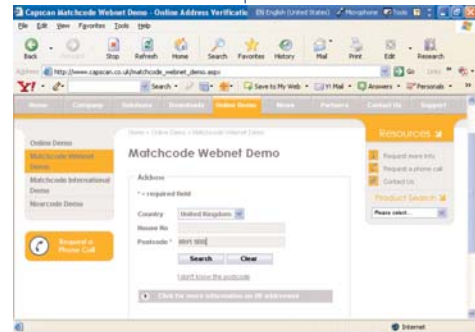

With Zapcode Webnet, a site visitor simply enters a postcode to return a full and valid address. Zapcode Webnet speeds up and simplifies form filling whilst enabling the accurate and efficient capture of name and address information. It helps to reduce the number of site visitor drop-offs and duplicated and uncompleted online registrations on websites as well as enhancing site usability for visitors. Zapcode Webnet can be integrated into any web page or form, and comes supplied with the Rapid Address File (RAF).

FEATURES AND BENEFITS

Zapcode Webnet:

- Validates input address with the Rapid Address File (RAF) of 1.7 million UK postcodes.
- Returns a full postal address from a postcode.
- Provides rapid address capture for web forms.
- Simplifies and speeds up form filling.
- Software can be 'personalised' to reflect the look and feel of the hosting site.
- Validates contact details to help prevent fraud.
- Ensures accurate formatting of information for database storage and export.
- Can be easily integrated into any web page form or e-commerce software.
- Software can be 'personalised' to reflect the look and feel of the hosting site.

TECHNICAL FEATURES

- Runs on Windows NT, 2000, 2003, XP, and Vista as well as Unix.
- Supports Client/Server architecture.
- Java, CGI (HTML and XML), Active-X, ISAPI and .NET versions available.
- Software Developers Kit (SDK) includes comprehensive HTML manuals and sample code.

"If we accept inaccurate delivery addresses, we would not only have late or missed deliveries, with all the cost and problems this involves, we then have the responsibility to find out the correct address and re-deliver the goods. The Capscan system removes this problem all together."

Ocado

For further information on our full range of products and services, please call Capscan on:
020 7428 1255

Alternatively please visit our website at:
www.capscan.com

or email:
enquiries@capscan.com