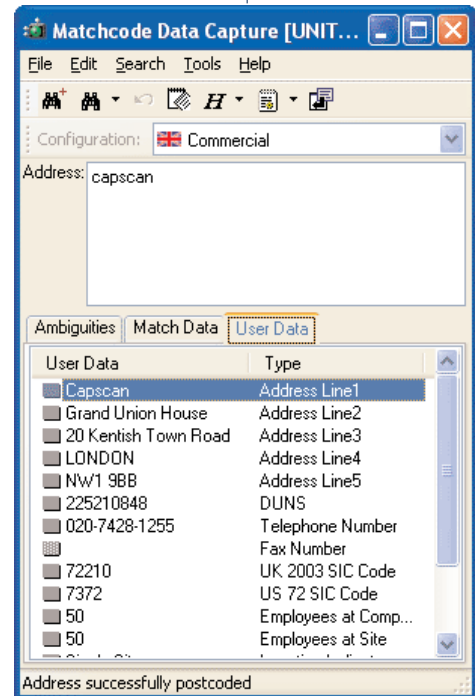

FEATURES AND BENEFITS

Matchcode Commercial:

- Captures and validates business name and addresses.
- Includes D&B's UK Marketing File (UKMF) of over 3.4 million actively trading organisations.
- Returns a full address from a postcode or partial address.
- Allows you to bulk postcode or cleanse large quantities of address data.
- Improves automatic matching rates where there is a high incidence of business addresses.
- Ensures accurate formatting of information for database storage and export.
- Provides business profiling information including SIC codes (UK & US), the year a business was established, and the size of a company by number of employees and sales/turnover.
- Provides detailed site location information including location indicator (HQ, single site or branch) and the number of employees on site.
- Provides full telephone and fax numbers where available.
- Provides access to business location unique reference numbers (e.g. D-U-N-S® Number).
- Helps to reduce fraud by verifying businesses and places against the organisational names and addresses.
- Monthly updates are available for the most up-to-date information.

TECHNICAL FEATURES

- Runs on Windows 2000, 2003, XP, NT, and Vista as well as UNIX, and OS/390.
- Supports AS/400 and Client/Server architecture.

Matchcode Commercial can provide a full address from a postcode or partial address. It not only offers the user a business name and address, but also provides SIC codes and telephone numbers.